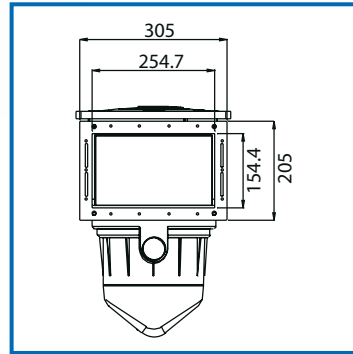

Model	Maximum Surface Area	Suction Port (mm)	Opening (mm)	Basket Capacity (litres)	Total Height (mm)	Total Depth (mm)	Unit Weight (kg)
Supaskimmer	75 m <sup>2</sup>	2x50	247x152	5.9	580	500	7
Supaskimmer Widemouth	75 m <sup>2</sup>	2x50	551x152	5.9	580	500	10

Model	Maximum Surface Area	Suction Port (mm)	Opening (mm)	Basket Capacity (litres)	Total Height (mm)	Total Depth (mm)	Unit Weight (kg)
S75	75 m <sup>2</sup>	50	247x152	2.4	520	440	6

Model	Maximum Surface Area	Suction Port (mm)	Opening (mm)	Basket Capacity (litres)	Total Height (mm)	Total Depth (mm)	Unit Weight (kg)
SP5000	75 m <sup>2</sup>	50mm	255x155	2.6	478.2	385	5