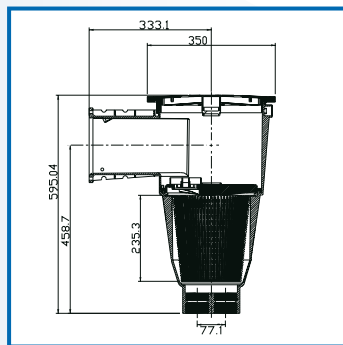

### Features include:

- Lock down leaf basket and vacuum plate - holds the leaf basket and vacuum plate firm
- Large capacity basket – 5.9 litres, over double the size of conventional skimmers
- 2 x 50mm bottom suction ports – less water flow restrictions
- 2 x 40mm side ports – ideal for wall mount cleaners
- New child resistant safety lid – prevents child accidents
- Deeper body style – less chance of running pumping equipment dry.
- Built in overflow drain port to assist the prevention of flooding, during heavy rain.

Model	Maximum Surface Area	Suction Port (mm)	Opening (mm)	Basket Capacity (litres)	Total Height (mm)	Total Depth (mm)	Unit Weight (kg)
Supaskimmer	75 m <sup>2</sup>	2x50	247x152	5.9	580	500	7
Supaskimmer Widemouth	75 m <sup>2</sup>	2x50	551x152	5.9	580	500	10

Model	Maximum Surface Area	Suction Port (mm)	Opening (mm)	Basket Capacity (litres)	Total Height (mm)	Total Depth (mm)	Unit Weight (kg)
SP5000	75 m <sup>2</sup>	50mm	255x155	2.6	478.2	385	5