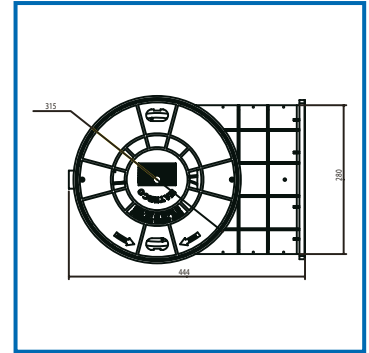

### Features include:

- Lock down leaf basket and vacuum plate - holds the leaf basket and vacuum plate firm
- Large capacity basket – 5.9 litres, over double the size of conventional skimmers
- 2 x 50mm bottom suction ports – less water flow restrictions
- 2 x 40mm side ports – ideal for wall mount cleaners
- New child resistant safety lid – prevents child accidents
- Deeper body style – less chance of running pumping equipment dry.
- Built in overflow drain port to assist the prevention of flooding, during heavy rain.

Model	Maximum Surface Area	Suction Port (mm)	Opening (mm)	Basket Capacity (litres)	Total Height (mm)	Total Depth (mm)	Unit Weight (kg)
Supaskimmer	75 m <sup>2</sup>	2x50	247x152	5.9	580	500	7
Supaskimmer Widemouth	75 m <sup>2</sup>	2x50	551x152	5.9	580	500	10

## S75 Skimmer Box

The S75 skimmer is a general purpose skimmer which can be used in concrete, fibreglass and above ground pool installations. It has a built in overflow drain port to assist the prevention of flooding, during heavy rain. A horizontal 50mm suction take-off reduces the suction lift demands on the pump, saving energy.

Model	Maximum Surface Area	Suction Port (mm)	Opening (mm)	Basket Capacity (litres)	Total Height (mm)	Total Depth (mm)	Unit Weight (kg)
S75	75 m <sup>2</sup>	50	247x152	2.4	520	440	6