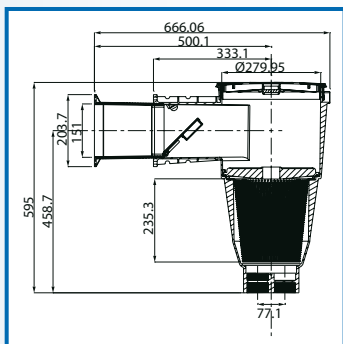

### Features include:

- Lock down leaf basket and vacuum plate - holds the leaf basket and vacuum plate firm
- Large capacity basket – 5.9 litres, over double the size of conventional skimmers
- 2 x 50mm bottom suction ports – less water flow restrictions
- 2 x 40mm side ports – ideal for wall mount cleaners
- New child resistant safety lid – prevents child accidents
- Deeper body style – less chance of running pumping equipment dry.
- Built in overflow drain port to assist the prevention of flooding, during heavy rain.

Model	Maximum Surface Area	Suction Port (mm)	Opening (mm)	Basket Capacity (litres)	Total Height (mm)	Total Depth (mm)	Unit Weight (kg)
Supaskimmer	75 m <sup>2</sup>	2x50	247x152	5.9	580	500	7
Supaskimmer Widemouth	75 m <sup>2</sup>	2x50	551x152	5.9	580	500	10

Model	Maximum Surface Area	Suction Port (mm)	Opening (mm)	Basket Capacity (litres)	Total Height (mm)	Total Depth (mm)	Unit Weight (kg)
S75	75 m <sup>2</sup>	50	247x152	2.4	520	440	6

Model	Maximum Surface Area	Suction Port (mm)	Opening (mm)	Basket Capacity (litres)	Total Height (mm)	Total Depth (mm)	Unit Weight (kg)
SP5000	75 m <sup>2</sup>	50mm	255x155	2.6	478.2	385	5