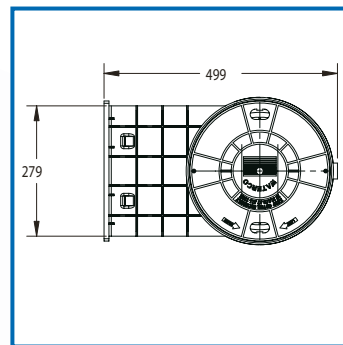

Model	Maximum Surface Area	Suction Port (mm)	Opening (mm)	Basket Capacity (litres)	Total Height (mm)	Total Depth (mm)	Unit Weight (kg)
Supaskimmer	75 m <sup>2</sup>	2x50	247x152	5.9	580	500	7
Supaskimmer Widemouth	75 m <sup>2</sup>	2x50	551x152	5.9	580	500	10

Model	Maximum Surface Area	Suction Port (mm)	Opening (mm)	Basket Capacity (litres)	Total Height (mm)	Total Depth (mm)	Unit Weight (kg)
S75	75 m <sup>2</sup>	50	247x152	2.4	520	440	6

Model	Maximum Surface Area	Suction Port (mm)	Opening (mm)	Basket Capacity (litres)	Total Height (mm)	Total Depth (mm)	Unit Weight (kg)
SP5000	75 m <sup>2</sup>	50mm	255x155	2.6	478.2	385	5