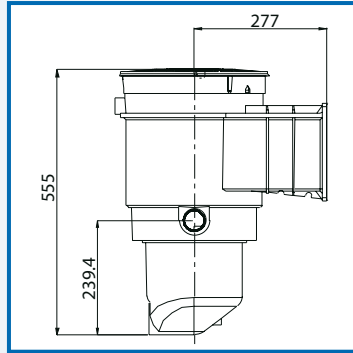

### Features include:

- Lock down leaf basket and vacuum plate - holds the leaf basket and vacuum plate firm
- Large capacity basket – 5.9 litres, over double the size of conventional skimmers
- 2 x 50mm bottom suction ports – less water flow restrictions
- 2 x 40mm side ports – ideal for wall mount cleaners
- New child resistant safety lid – prevents child accidents
- Deeper body style – less chance of running pumping equipment dry.
- Built in overflow drain port to assist the prevention of flooding, during heavy rain.

Model	Maximum Surface Area	Suction Port (mm)	Opening (mm)	Basket Capacity (litres)	Total Height (mm)	Total Depth (mm)	Unit Weight (kg)
Supaskimmer	75 m <sup>2</sup>	2x50	247x152	5.9	580	500	7
Supaskimmer Widemouth	75 m <sup>2</sup>	2x50	551x152	5.9	580	500	10

Model	Maximum Surface Area	Suction Port (mm)	Opening (mm)	Basket Capacity (litres)	Total Height (mm)	Total Depth (mm)	Unit Weight (kg)
S75	75 m <sup>2</sup>	50	247x152	2.4	520	440	6