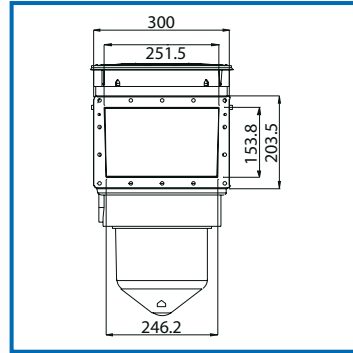

### Features include:

- Lock down leaf basket and vacuum plate - holds the leaf basket and vacuum plate firm
- Large capacity basket – 5.9 litres, over double the size of conventional skimmers
- 2 x 50mm bottom suction ports – less water flow restrictions
- 2 x 40mm side ports – ideal for wall mount cleaners
- New child resistant safety lid – prevents child accidents
- Deeper body style – less chance of running pumping equipment dry.
- Built in overflow drain port to assist the prevention of flooding, during heavy rain.

Model	Maximum Surface Area	Suction Port (mm)	Opening (mm)	Basket Capacity (litres)	Total Height (mm)	Total Depth (mm)	Unit Weight (kg)
Supaskimmer	75 m <sup>2</sup>	2x50	247x152	5.9	580	500	7
Supaskimmer Widemouth	75 m <sup>2</sup>	2x50	551x152	5.9	580	500	10

Model	Maximum Surface Area	Suction Port (mm)	Opening (mm)	Basket Capacity (litres)	Total Height (mm)	Total Depth (mm)	Unit Weight (kg)
S75	75 m <sup>2</sup>	50	247x152	2.4	520	440	6

Model	Maximum Surface Area	Suction Port (mm)	Opening (mm)	Basket Capacity (litres)	Total Height (mm)	Total Depth (mm)	Unit Weight (kg)
SP5000	75 m <sup>2</sup>	50mm	255x155	2.6	478.2	385	5