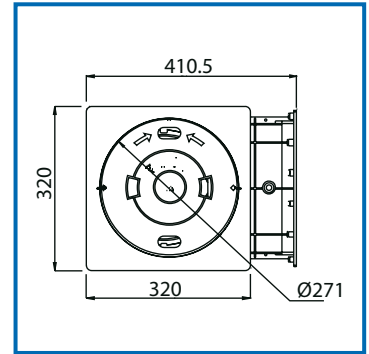

Model	Maximum Surface Area	Suction Port (mm)	Opening (mm)	Basket Capacity (litres)	Total Height (mm)	Total Depth (mm)	Unit Weight (kg)
Supaskimmer	75 m <sup>2</sup>	2x50	247x152	5.9	580	500	7
Supaskimmer Widemouth	75 m <sup>2</sup>	2x50	551x152	5.9	580	500	10

Model	Maximum Surface Area	Suction Port (mm)	Opening (mm)	Basket Capacity (litres)	Total Height (mm)	Total Depth (mm)	Unit Weight (kg)
S75	75 m <sup>2</sup>	50	247x152	2.4	520	440	6

Model	Maximum Surface Area	Suction Port (mm)	Opening (mm)	Basket Capacity (litres)	Total Height (mm)	Total Depth (mm)	Unit Weight (kg)
SP5000	75 m <sup>2</sup>	50mm	255x155	2.6	478.2	385	5