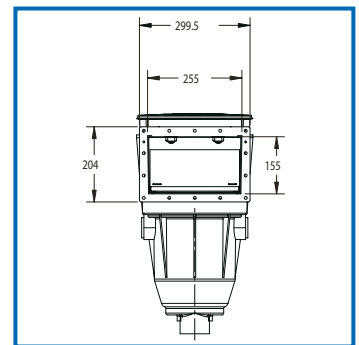

### Features include:

- Lock down leaf basket and vacuum plate - holds the leaf basket and vacuum plate firm
- Large capacity basket – 5.9 litres, over double the size of conventional skimmers
- 2 x 50mm bottom suction ports – less water flow restrictions
- 2 x 40mm side ports – ideal for wall mount cleaners
- New child resistant safety lid – prevents child accidents
- Deeper body style – less chance of running pumping equipment dry.
- Built in overflow drain port to assist the prevention of flooding, during heavy rain.

Model	Maximum Surface Area	Suction Port (mm)	Opening (mm)	Basket Capacity (litres)	Total Height (mm)	Total Depth (mm)	Unit Weight (kg)
Supaskimmer	75 m <sup>2</sup>	2x50	247x152	5.9	580	500	7
Supaskimmer Widemouth	75 m <sup>2</sup>	2x50	551x152	5.9	580	500	10

Model	Maximum Surface Area	Suction Port (mm)	Opening (mm)	Basket Capacity (litres)	Total Height (mm)	Total Depth (mm)	Unit Weight (kg)
S75	75 m <sup>2</sup>	50	247x152	2.4	520	440	6

Model	Maximum Surface Area	Suction Port (mm)	Opening (mm)	Basket Capacity (litres)	Total Height (mm)	Total Depth (mm)	Unit Weight (kg)
SP5000	75 m <sup>2</sup>	50mm	255x155	2.6	478.2	385	5