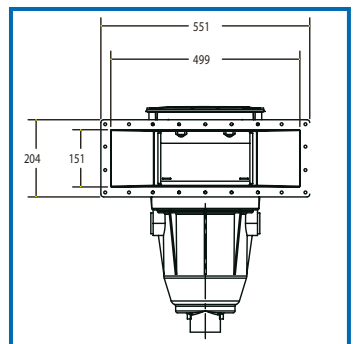

### Features include:

- Lock down leaf basket and vacuum plate - holds the leaf basket and vacuum plate firm
- Large capacity basket – 5.9 litres, over double the size of conventional skimmers
- 2 x 50mm bottom suction ports – less water flow restrictions
- 2 x 40mm side ports – ideal for wall mount cleaners
- New child resistant safety lid – prevents child accidents
- Deeper body style – less chance of running pumping equipment dry.
- Built in overflow drain port to assist the prevention of flooding, during heavy rain.

Model	Maximum Surface Area	Suction Port (mm)	Opening (mm)	Basket Capacity (litres)	Total Height (mm)	Total Depth (mm)	Unit Weight (kg)
Supaskimmer	75 m <sup>2</sup>	2x50	247x152	5.9	580	500	7
Supaskimmer Widemouth	75 m <sup>2</sup>	2x50	551x152	5.9	580	500	10

Model	Maximum Surface Area	Suction Port (mm)	Opening (mm)	Basket Capacity (litres)	Total Height (mm)	Total Depth (mm)	Unit Weight (kg)
S75	75 m <sup>2</sup>	50	247x152	2.4	520	440	6

Model	Maximum Surface Area	Suction Port (mm)	Opening (mm)	Basket Capacity (litres)	Total Height (mm)	Total Depth (mm)	Unit Weight (kg)
SP5000	75 m <sup>2</sup>	50mm	255x155	2.6	478.2	385	5