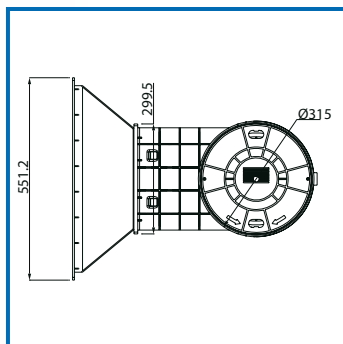

Model	Maximum Surface Area	Suction Port (mm)	Opening (mm)	Basket Capacity (litres)	Total Height (mm)	Total Depth (mm)	Unit Weight (kg)
Supaskimmer	75 m <sup>2</sup>	2x50	247x152	5.9	580	500	7
Supaskimmer Widemouth	75 m <sup>2</sup>	2x50	551x152	5.9	580	500	10

Model	Maximum Surface Area	Suction Port (mm)	Opening (mm)	Basket Capacity (litres)	Total Height (mm)	Total Depth (mm)	Unit Weight (kg)
S75	75 m <sup>2</sup>	50	247x152	2.4	520	440	6

Model	Maximum Surface Area	Suction Port (mm)	Opening (mm)	Basket Capacity (litres)	Total Height (mm)	Total Depth (mm)	Unit Weight (kg)
SP5000	75 m <sup>2</sup>	50mm	255x155	2.6	478.2	385	5