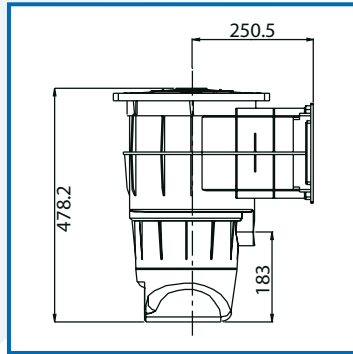

Model	Maximum Surface Area	Suction Port (mm)	Opening (mm)	Basket Capacity (litres)	Total Height (mm)	Total Depth (mm)	Unit Weight (kg)
Supaskimmer	75 m <sup>2</sup>	2x50	247x152	5.9	580	500	7
Supaskimmer Widemouth	75 m <sup>2</sup>	2x50	551x152	5.9	580	500	10

Model	Maximum Surface Area	Suction Port (mm)	Opening (mm)	Basket Capacity (litres)	Total Height (mm)	Total Depth (mm)	Unit Weight (kg)
S75	75 m <sup>2</sup>	50	247x152	2.4	520	440	6

Model	Maximum Surface Area	Suction Port (mm)	Opening (mm)	Basket Capacity (litres)	Total Height (mm)	Total Depth (mm)	Unit Weight (kg)
SP5000	75 m <sup>2</sup>	50mm	255x155	2.6	478.2	385	5