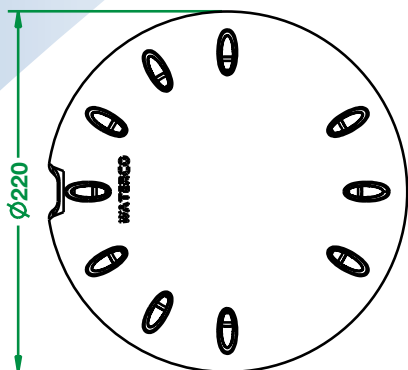

Technical Specifications

Light Output	Zonal Distribution	Power Usage	Input Voltage	LED Life
352 lumens	0 to 180 degrees	15Watt	12V AC	70,000 hours