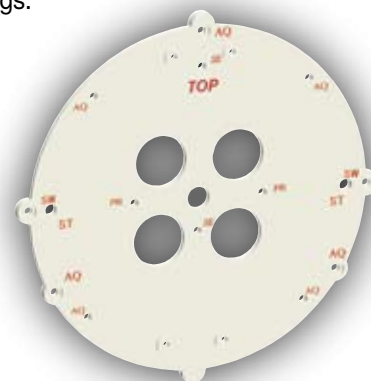

Universal Pool Light Adaptor

The universal light adaptor is designed to adapt to the following light fittings:

- AQ Aquaquip
- SE Spa Electric
- SW Swim World
- PR Pool Rite
- ST Stroud