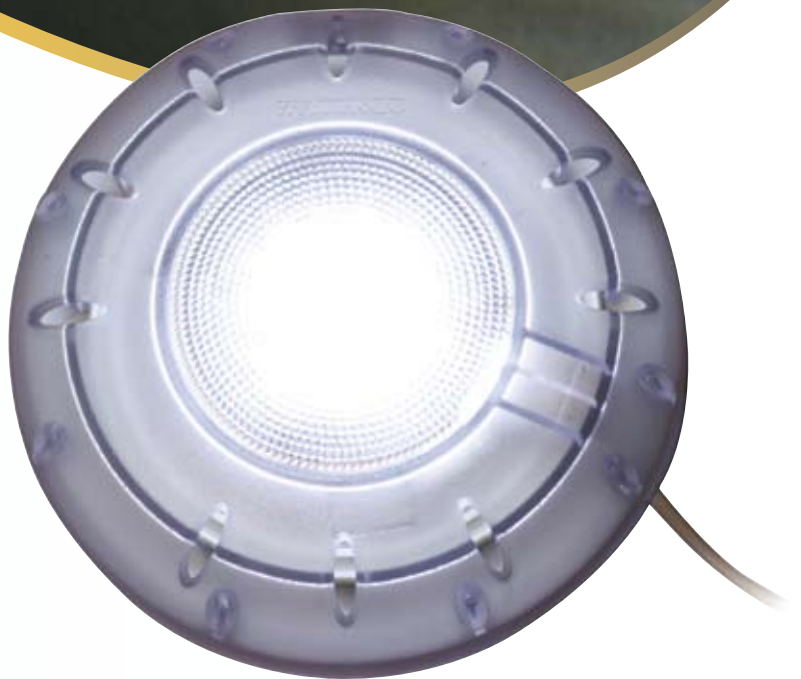

The BriteStream utilises super bright LED's capable of delivering 352 lumens of light, making it one of the brightest LED underwater pool lights available on the market.

- Polycarbonate construction
- Life span of over 70 000 hours
- 180° illumination
- Uniform diffusion of light
- Operates on 15% of the electrical power of a halogen light

ENERGY SAVING

Superior Construction

BriteStream comprises of a precision built printed circuit board, totally enclosed in a waterproof housing constructed from Polycarbonate materials that are UV, abrasion and corrosion proof.

Innovative Lens

Its innovative lens cools the LEDs and provides a uniform diffusion of light.

Whiter Illumination

LED lights provide a whiter illumination than halogen lights.

Long Life

BriteStream LED has a life span of over 70 000 hours, which is equivalent to over 30 years of illumination (6 hours usage per day).