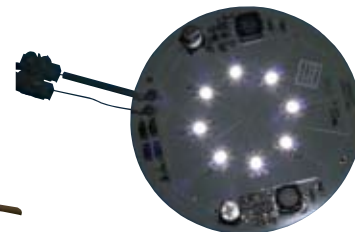

The BriteStream utilises super bright LED's capable of delivering 352 lumens of light, making it one of the brightest LED underwater pool lights available on the market.

- Polycarbonate construction
- Life span of over 70 000 hours
- 180° illumination
- Uniform diffusion of light
- Operates on 15% of the electrical power of a halogen light

Innovative Lens

Its innovative lens cools the LEDs and provides a uniform diffusion of light.

Whiter Illumination

LED lights provide a whiter illumination than halogen lights.

Long Life

BriteStream LED has a life span of over 70 000 hours, which is equivalent to over 30 years of illumination (6 hours usage per day).

Energy Saving

BriteStream operates on 15% of the electrical power of an underwater pool halogen light.

Waterco's 42VA transformer [26506] can power 2 BriteStream lights.

Waterco's 100VA transformer [26503] (normally powers one halogen light) can power up to 6 BriteStream LED Lights (depending on electrical wiring).

Replacement Light Kit

BriteStream Light can easily replace an existing halogen light (12V AC).

BriteStream LED Replacement [264303] is supplied with UWL Connector Assembly (IP68) [650150], Universal Pool Light Adaptor [650105] and Light Bracket [65002].