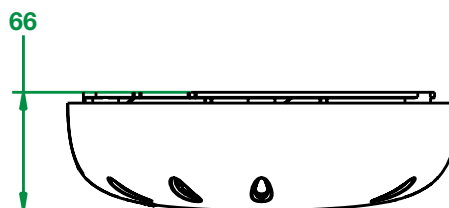

Technical Specifications

Light Output	Zonal Distribution	Power Usage	Input Voltage	LED Life
352 lumens	0 to 180 degrees	15Watt	12V AC	70,000 hours