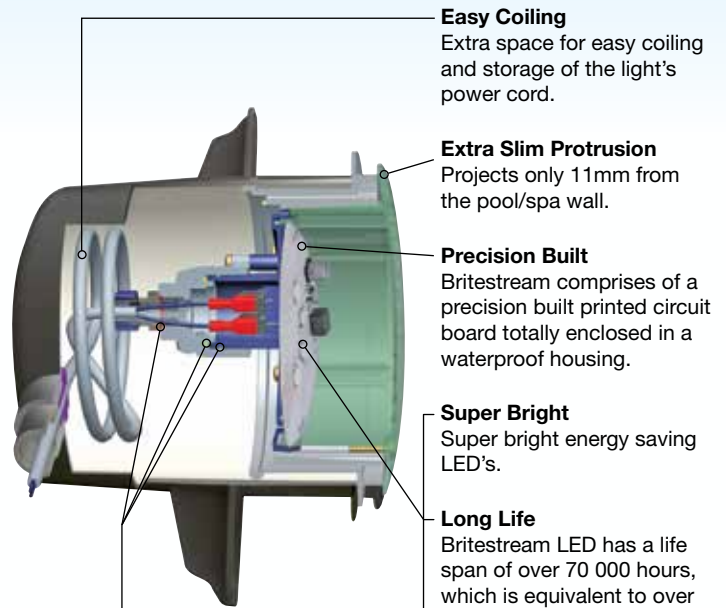

## MULTICOLOURED LED NICHE LIGHT

**Britestream Multicoloured LED light is a flush mounted light which protrudes only 11mm from the pool/spa wall.**

**Britestream Multicoloured LED light can produce a multitude of different colours without the need for coloured lenses.**

**Britestream LED Light utilises energy efficient super bright LED's and operates on only 15 watts of energy.**

- **Energy saving – operates on 15% of the energy of a halogen pool light**
- **Long life – LED life span of over 70,000 hours**
- **Optional Stainless Steel Rim**

The Britestream Multicoloured LED light is cleverly designed with a built in colour memory, which means the light's multicoloured LED's always defaults to its last colour selection. Nine different colour programs are available:

### Technical Specifications

**Triple seal connection**  
Three O'rings are in place to provide a triple seal eliminating the possibility of any leakages travelling up the power cord.

**Built-in Heat Management**  
The LED's heat output is automatically managed by its electronic circuitry.