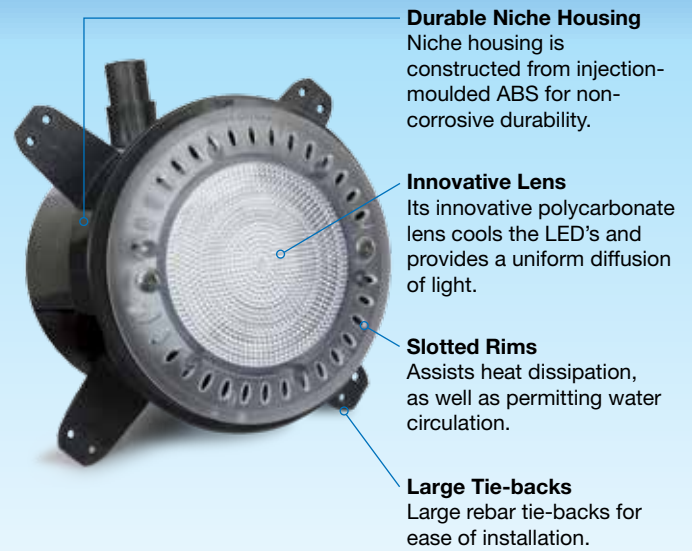

## MULTICOLOURED LED NICHE LIGHT

**Britestream Multicoloured LED light is a flush mounted light which protrudes only 11mm from the pool/spa wall.**

**Britestream Multicoloured LED light can produce a multitude of different colours without the need for coloured lenses.**

**Britestream LED Light utilises energy efficient super bright LED's and operates on only 15 watts of energy.**

- **Energy saving – operates on 15% of the energy of a halogen pool light**
- **Long life – LED life span of over 70,000 hours**
- **Optional Stainless Steel Rim**

The Britestream Multicoloured LED light is cleverly designed with a built in colour memory, which means the light's multicoloured LED's always defaults to its last colour selection. Nine different colour programs are available:

### Technical Specifications

**Triple seal connection**  
Three O'rings are in place to provide a triple seal eliminating the possibility of any leakages travelling up the power cord.

**Built-in Heat Management**  
The LED's heat output is automatically managed by its electronic circuitry.