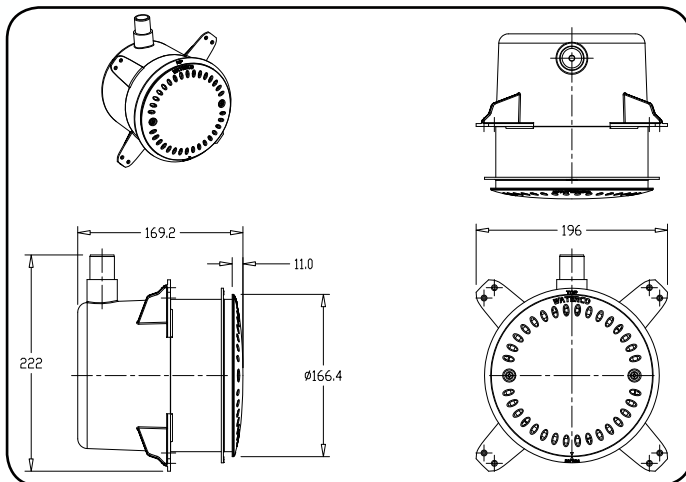

The Britestream Multicoloured LED light is cleverly designed with a built in colour memory, which means the light's multicoloured LED's always defaults to its last colour selection. Nine different colour programs are available:

SWITCH SEQ NO	COLOURS & MODES SELECTION	
1	WHITE	
2	SLOW CHANGING COLOURS - 20 SECOND RAMPING	
3	FAST CHANGING COLOURS - 5 SECOND RAMPING	
4	BLUE	
5	MAGENTA	
6	RED	
7	YELLOW - GREEN (GOLD)	
8	GREEN	
9	AQUA	

Technical Specifications

Zonal Distribution	Power Usage	Input Voltage	LED Life
0 to 180 degrees	15Watt	12V AC	70,000 hours

Technical Specifications

Triple seal connection
Three O'rings are in place to provide a triple seal eliminating the possibility of any leakages travelling up the power cord.

Built-in Heat Management
The LED's heat output is automatically managed by its electronic circuitry.