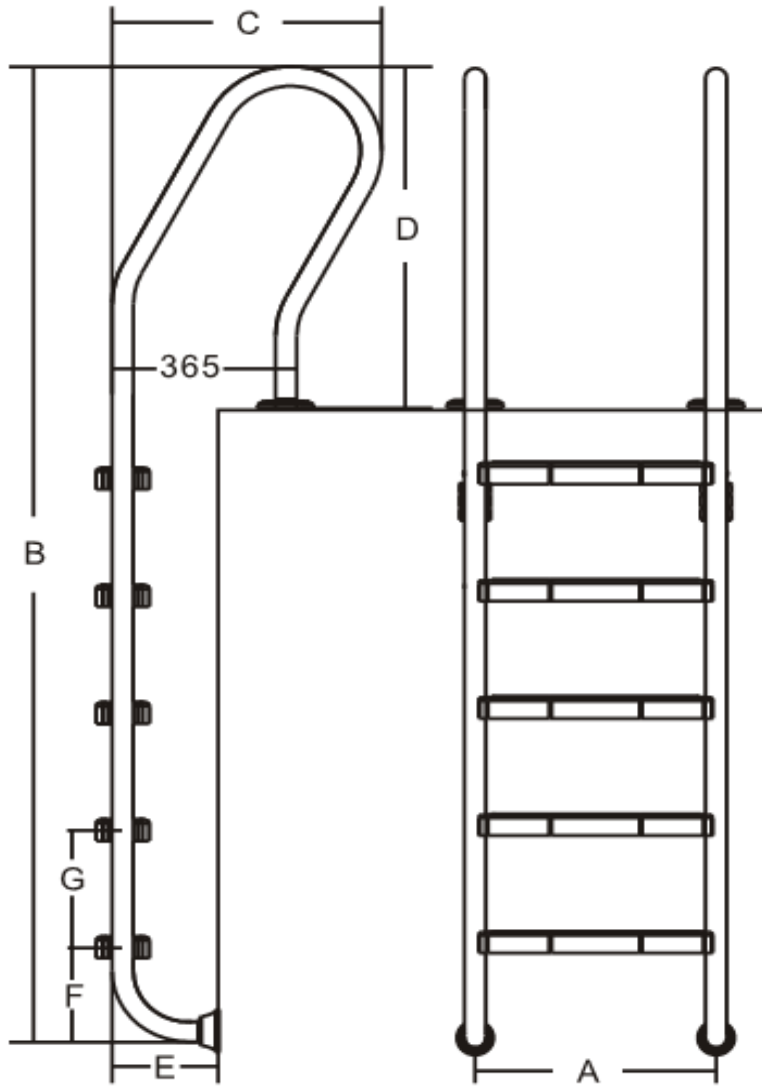

WATERCO
water, the liquid of life

STAINLESS STEEL LADDER

Material : SS304 OR SS316 (SUITABLE FOR SALTWATER)

OPTION : 3 STEP, 4 STEP

Waterco Stainless Steel Ladder Dimensions

Model	A mm	B mm	C mm	D mm	E mm	F mm	G mm	Packing Size mm
WSF315 *3-Steps	502	1580	650	640	180	200	250	1680 * 710 * 60
WSF415 *4-Steps	502	1830	650	640	180	200	250	1930 * 710 * 60

*Dimension for Stainless Steel Ladders